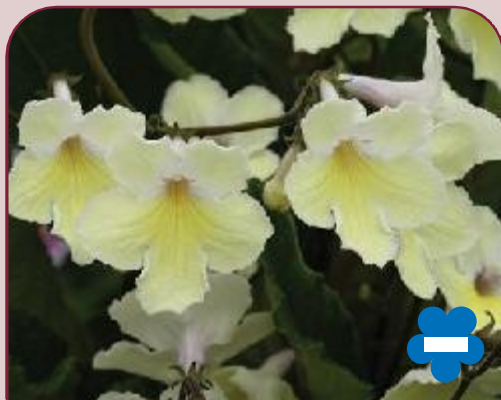

2008 **New** Varieties

5 plants £16.00
(inc p+p)

Code N550

ALISSA

SPIRIT

PINK LEYLA

ROULETTE CHERRY

LEYLA